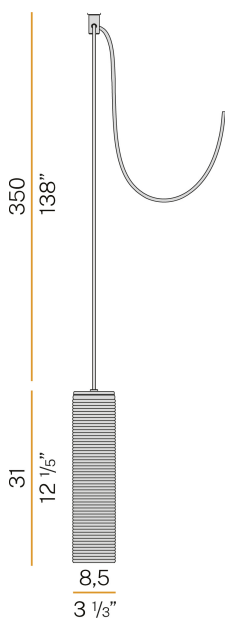

PANZERI

Clio

220-240V AC
M09472.000.0200

mat brass/crystal diffuser

Data sheet

CODE	M09472.000.0200
SYSTEM POWER CONSUMPTION	max 57W
LIGHT SOURCE	LED retrofit / halogen
LIGHT SOURCE KIT	* included
COMPATIBLE SOURCES	LED retrofit bulb 8W E27 2700K Ra80 1050lm (no dimming) * / max 57W E27
COLOUR TEMPERATURE	2700K Ra>80
LIGHT DISTRIBUTION	diffused
POWER SUPPLY	220-240V AC
FREQUENCY	50/60Hz
NOMINAL LUMINOUS FLUX	1050lm
WEIGHT	1,15 Kg
PROTECTION DEGREE	IP20
COLOUR TOLLERANCES	SDCM <6
PACKING DIMENSIONS (CM)	0,0 x 0,0 x 0,0

Multiple suspension lighting fixture for interiors, with direct and indirect light emission. Structure in pressed rough aluminium and pickled sheet metal in polyacrylic paint. Diffuser in blown glass with white, crystal, steel, amber, bronze, tobacco or green ribbing finish. Pickled sheet metal closing disk in black or mat brass polyacrylic paint. 3,5m (137,8") long suspension and power cable in PVC with black fabric covering. Provided without power canopy, complete with polycarbonate hook.

Technical drawing